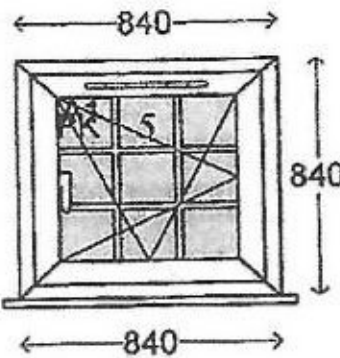

O/A Sizes 840mm x 870mm (2)

Specification

Frame (Head)	LSW016 77mm Sculpt Large F
Frame (Cill)	LSW016 77mm Sculpt Large F
Cill	LSL150 150mm Cill
Drainage	Concealed/Base
Add-on (Head)	No add-on
Add-on (Cill)	No add-on
Add-on (Left jamb)	No add-on
Add-on (Right jamb)	No add-on
Ventilator (Sash)	4000 Night Vent
Colour	White
Sash colour	White
Handle	Chrome T&T Handle
Gearing	Concealed TBT Gearing
Open In/out	Open In
Product WER Rating	Tilt & Turn B

Glazing Details & Apertures

4-20-4 Obs/Low E : 20mm Thermal Spacer Satin 4207 Plant On Bar Back to Back Spacer White Std Join Argon Gas Filled *** Edit this new ex

No: 4	Qty: 1	Linair Sculpt Tilt & Turn