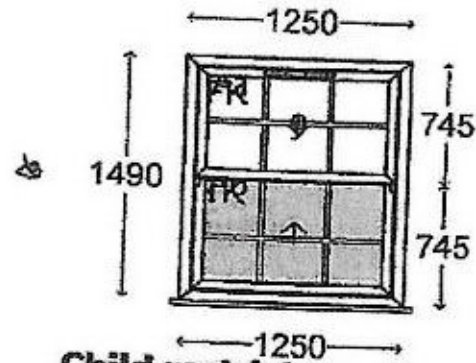

**No: 6 Qty: 1 Vertical Slider - Synseal**

**O/A Sizes 1250mm x 1520mm (Verti)**

**Child restrictors  
Run through sash horns**

**Specification**

Frame (Head)	VS Frame
Frame (Cill)	VS Frame
Mock sash horn	With mock sash horn
Cill	150mm Cill
Add-on (Head)	No add-on
Add-on (Cill)	No add-on
Add-on (Left jamb)	No add-on
Add-on (Right jamb)	No add-on
Ventilator (Sash)	4000 Night Vent
Colour	White
Sash colour	White
Cill colour	White
Open in/out	Double acting

**No: 7 Qty: 1 Vertical Slider - Synseal**

O/A Sizes 1250mm x 1520mm (Verti

**Specification**

Frame (Head)	VS Frame
Frame (Cill)	VS Frame
Mock sash horn	With mock sash horn
Cill	150mm Cill
Add-on (Head)	No add-on
Add-on (Cill)	No add-on
Add-on (Left jamb)	No add-on
Add-on (Right jamb)	No add-on
Ventilator (Sash)	4000 Night Vent
Colour	White
Sash colour	White
Cill colour	White
Open In/out	Double acting