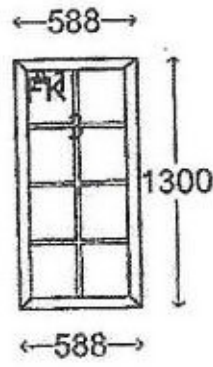

No:	Qty:	Liniar Sculpt Bay Layout
-----	------	--------------------------

O/A Sizes 619mm x 1300mm (3)

**Specification**

Frame (Head)	LSW011 57mm Sculpt Frame
Frame (Cill)	LSW011 57mm Sculpt Frame
Mock sash horn	No mock sash horn
Drainage	Concealed/Base
Add-on (Head)	No add-on
Add-on (Cill)	No add-on
Add-on (Left jamb)	No add-on
Add-on (Right jamb)	No add-on
Ventilator (Sash)	4000 Night Vent
Colour	White
Sash colour	White
Handle	Chrome Casement Handle
Friction stay	Egress Easy Clean Stays
Open In/out	Open out
Reinforcing rule	Bay Reinforcing Rules
Product WER Rating	Casement A

**O/A Sizes 588mm x 1300mm (Style 1)**

**Specification**

Frame (Head)	LSW011 57mm Sculpt Frame
Frame (Cill)	LSW011 57mm Sculpt Frame
Drainage	Concealed/Base
Add-on (Head)	No add-on
Add-on (Cill)	No add-on
Add-on (Left jamb)	No add-on
Add-on (Right jamb)	No add-on
Colour	White
Reinforcing rule	Bay Reinforcing Rules
Product WER Rating	N/A