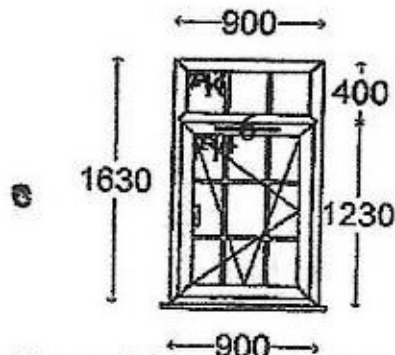

**O/A Sizes 619mm x 1300mm (3)**

**Specification**

Frame (Head)	LSW011 57mm Sculpt Frame
Frame (Cill)	LSW011 57mm Sculpt Frame
Mock sash horn	No mock sash horn
Drainage	Concealed/Base
Add-on (Head)	No add-on
Add-on (Cill)	No add-on
Add-on (Left jamb)	No add-on
Add-on (Right jamb)	No add-on
Ventilator (Sash)	4000 Night Vent
Colour	White
Sash colour	White
Handle	Chrome Casement Handle
Friction stay	Egress Easy Clean Stays
Open In/out	Open out
Reinforcing rule	Bay Reinforcing Rules
Product WER Rating	Casement A

**O/A Sizes 840mm x 870mm (2)**

**Specification**

Frame (Head)	LSW016 77mm Sculpt Large F
Frame (Cill)	LSW016 77mm Sculpt Large F
Cill	LSL150 150mm Cill
Drainage	Concealed/Base
Add-on (Head)	No add-on
Add-on (Cill)	No add-on
Add-on (Left jamb)	No add-on
Add-on (Right jamb)	No add-on
Ventilator (Sash)	4000 Night Vent
Colour	White
Sash colour	White
Handle	Chrome T&T Handle
Gearing	Concealed TBT Gearing
Open In/out	Open In
Product WER Rating	Tilt & Turn B

**O/A Sizes 900mm x 1660mm (6)**

**Too wide for side hung  
Priced as Tilt+Turn**

**Specification**

Frame (Head)	LSW016 77mm Sculpt Large F
Frame (Cill)	LSW016 77mm Sculpt Large F
Transom	LSW026/027 87mm T/Z Sect
Cill	LSL150 150mm Cill
Drainage	Concealed/Base
Add-on (Head)	No add-on
Add-on (Cill)	No add-on
Add-on (Left jamb)	No add-on
Add-on (Right jamb)	No add-on
Ventilator (Sash)	4000 Night Vent
Colour	White
Sash colour	White
Product WER Rating	Tilt & Turn B
Handle	Chrome T&T Handle
Gearing	Concealed TBT Gearing
Open in/out	Open In