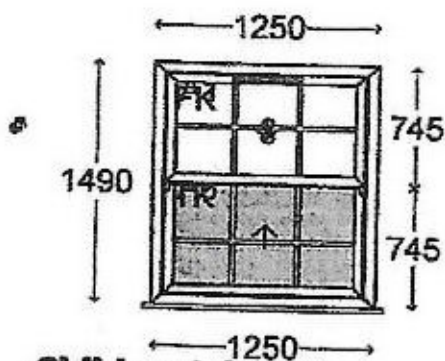

O/A Sizes 1250mm x 1520mm (Verti)

**Child restrictors
Run through sash horns**

Specification

Frame (Head)	VS Frame
Frame (Cill)	VS Frame
Mock sash horn	With mock sash horn
Cill	150mm Cill
Add-on (Head)	No add-on
Add-on (Cill)	No add-on
Add-on (Left jamb)	No add-on
Add-on (Right jamb)	No add-on
Ventilator (Sash)	4000 Night Vent
Colour	White
Sash colour	White
Cill colour	White
Open in/out	Double acting

Glazing Details & Apertures

4-20-4 Clear Tuff/Low E Tuff : 20mm Thermal Spacer 4207 Plant On Bar Back to Back Spacer White Std Join Argon Gas Filled *** Edit this new ex

4-20-4 Clear/Low E : 20mm Thermal Spacer 4207 Plant On Bar Back to Back Spacer White Std Join Argon Gas Filled *** Edit this new ex

No: 7 Qty: 1 Vertical Slider - Synseal