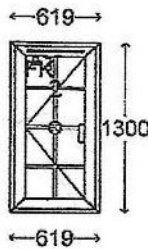

Scottish Borders Council  
Town And Country  
Planning (Scotland) Act  
1997

**REFUSED**

subject to the  
requirements of the  
associated Decision  
Notice

**Specification**

Cill	LSL150 150mm Cill
Drainage	Concealed/Base
Add-on (Left jamb)	No add-on
Add-on (Right jamb)	No add-on
Colour	White
Cill colour	White
Reinforcing rule	Bay Reinforcing Rules

No:	Qty:	Liniar Sculpt Bay Layout
-----	------	--------------------------

O/A Sizes 619mm x 1300mm (3)

**Specification**

Frame (Head)	LSW011 57mm Sculpt Frame
Frame (Cill)	LSW011 57mm Sculpt Frame
Mock sash horn	No mock sash horn
Drainage	Concealed/Base
Add-on (Head)	No add-on
Add-on (Cill)	No add-on
Add-on (Left jamb)	No add-on
Add-on (Right jamb)	No add-on
Ventilator (Sash)	4000 Night Vent
Colour	White
Sash colour	White
Handle	Chrome Casement Handle
Friction stay	Egress Easy Clean Stays
Open In/out	Open out
Reinforcing rule	Bay Reinforcing Rules
Product WER Rating	Casement A

**O/A Sizes 588mm x 1300mm (Style 1)**

**Specification**

Frame (Head)	LSW011 57mm Sculpt Frame
Frame (Cill)	LSW011 57mm Sculpt Frame
Drainage	Concealed/Base
Add-on (Head)	No add-on
Add-on (Cill)	No add-on
Add-on (Left jamb)	No add-on
Add-on (Right jamb)	No add-on
Colour	White
Reinforcing rule	Bay Reinforcing Rules
Product WER Rating	N/A

**O/A Sizes 840mm x 870mm (2)**

**Specification**

Frame (Head)	LSW016 77mm Sculpt Large F
Frame (Cill)	LSW016 77mm Sculpt Large F
Cill	LSL150 150mm Cill
Drainage	Concealed/Base
Add-on (Head)	No add-on
Add-on (Cill)	No add-on
Add-on (Left jamb)	No add-on
Add-on (Right jamb)	No add-on
Ventilator (Sash)	4000 Night Vent
Colour	White
Sash colour	White
Handle	Chrome T&T Handle
Gearing	Concealed TBT Gearing
Open In/out	Open In
Product WER Rating	Tilt & Turn B