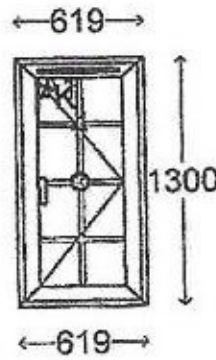

No:	Qty:	Liniar Sculpt Bay Layout
-----	------	--------------------------

O/A Sizes 619mm x 1300mm (3)

**Specification**

Frame (Head)	LSW011 57mm Sculpt Frame
Frame (Cill)	LSW011 57mm Sculpt Frame
Mock sash horn	No mock sash horn
Drainage	Concealed/Base
Add-on (Head)	No add-on
Add-on (Cill)	No add-on
Add-on (Left jamb)	No add-on
Add-on (Right jamb)	No add-on
Ventilator (Sash)	4000 Night Vent
Colour	White
Sash colour	White
Handle	Chrome Casement Handle
Friction stay	Egress Easy Clean Stays
Open In/out	Open out
Reinforcing rule	Bay Reinforcing Rules
Product WER Rating	Casement A

**O/A Sizes 588mm x 1300mm (Style 1)**

**Specification**

Frame (Head)	LSW011 57mm Sculpt Frame
Frame (Cill)	LSW011 57mm Sculpt Frame
Drainage	Concealed/Base
Add-on (Head)	No add-on
Add-on (Cill)	No add-on
Add-on (Left jamb)	No add-on
Add-on (Right jamb)	No add-on
Colour	White
Reinforcing rule	Bay Reinforcing Rules
Product WER Rating	N/A

**O/A Sizes 619mm x 1300mm (3)**

**Specification**

Frame (Head)	LSW011 57mm Sculpt Frame
Frame (Cill)	LSW011 57mm Sculpt Frame
Mock sash horn	No mock sash horn
Drainage	Concealed/Base
Add-on (Head)	No add-on
Add-on (Cill)	No add-on
Add-on (Left jamb)	No add-on
Add-on (Right jamb)	No add-on
Ventilator (Sash)	4000 Night Vent
Colour	White
Sash colour	White
Handle	Chrome Casement Handle
Friction stay	Egress Easy Clean Stays
Open In/out	Open out
Reinforcing rule	Bay Reinforcing Rules
Product WER Rating	Casement A

**O/A Sizes 840mm x 870mm (2)**

**Specification**

Frame (Head)	LSW016 77mm Sculpt Large F
Frame (Cill)	LSW016 77mm Sculpt Large F
Cill	LSL150 150mm Cill
Drainage	Concealed/Base
Add-on (Head)	No add-on
Add-on (Cill)	No add-on
Add-on (Left jamb)	No add-on
Add-on (Right jamb)	No add-on
Ventilator (Sash)	4000 Night Vent
Colour	White
Sash colour	White
Handle	Chrome T&T Handle
Gearing	Concealed TBT Gearing
Open In/out	Open In
Product WER Rating	Tilt & Turn B