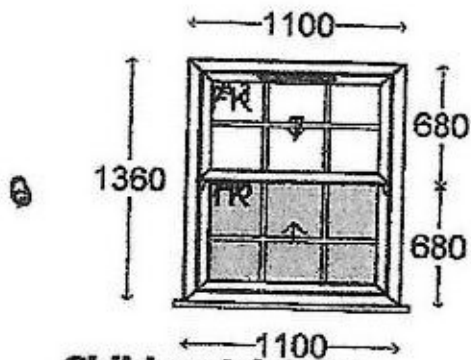

O/A Sizes 1100mm x 1390mm (Verti)

**Child restrictors
Run through sash horns**

Specification

Frame (Head)	VS Frame
Frame (Cill)	VS Frame
Mock sash horn	With mock sash horn
Cill	150mm Cill
Add-on (Head)	No add-on
Add-on (Cill)	No add-on
Add-on (Left jamb)	No add-on
Add-on (Right jamb)	No add-on
Ventilator (Sash)	4000 Night Vent
Colour	White
Sash colour	White
Cill colour	White
Open in/out	Double acting

Glazing Details & Apertures

4-20-4 Clear Tuff/Low E Tuff : 20mm Thermal Spacer 4207 Plant On Bar Back to Back Spacer White Std Join Argon Gas Filled *** Edit this new ex

4-20-4 Clear/Low E : 20mm Thermal Spacer 4207 Plant On Bar Back to Back Spacer White Std Join Argon Gas Filled *** Edit this new ex

No: 6 Qty: 1 Vertical Slider - Synseal